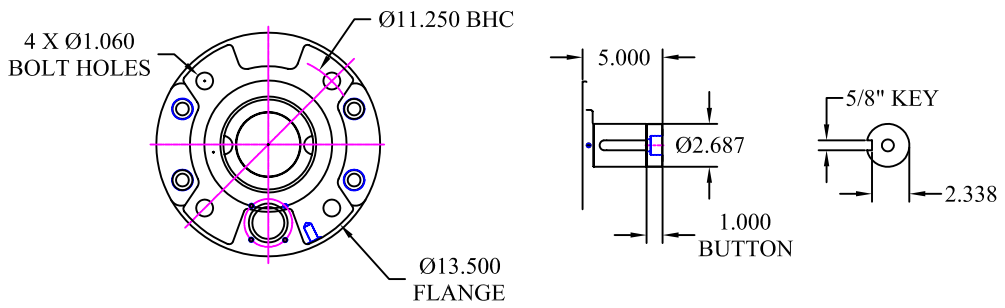

16" Oil Filled Motors

16"Dimensions

Horsepower	L1 Dimension	Horsepower	L1 Dimension
250	99.88	450	118.25
300	104.38	500	122.88
350	108.88	600	131.88
400	113.63		

All Rentzel Energy motor stickups are 4" plus a 1" button = 5" total

16"

Best in Class

16" Oil Filled Motors

16" Performance Data

2300 Volt/ 3 Phase/ 60 Hertz

Model #	Rated HP	Full Load RPM	Volts	Full Load Amps	Full Load Eff	Full Load PF%	3/4 Load Eff	3/4 Load PF%	1/2 Load Eff	1/2 Load PF%
AI162502300	250	1760	2300	63	90.6	81.6	90.6	78.5	88.4	73.7
AI163002300	300	1760	2300	76	90.7	81.5	90.7	78.5	88.5	73.7
AI163502300	350	1760	2300	88	90.9	81.3	90.8	78.3	88.6	73.4
AI164002300	400	1760	2300	100	90.8	81.5	90.8	78.6	88.7	73.6
AI164502300	450	1760	2300	112	90.7	81.2	90.7	78.3	88.7	73.2
AI165002300	500	1760	2300	124	90.9	81.3	90.8	78.2	88.8	73.1
AI166002300	600	1760	2300	148	91.2	81.0	91.0	78.0	88.9	73.1