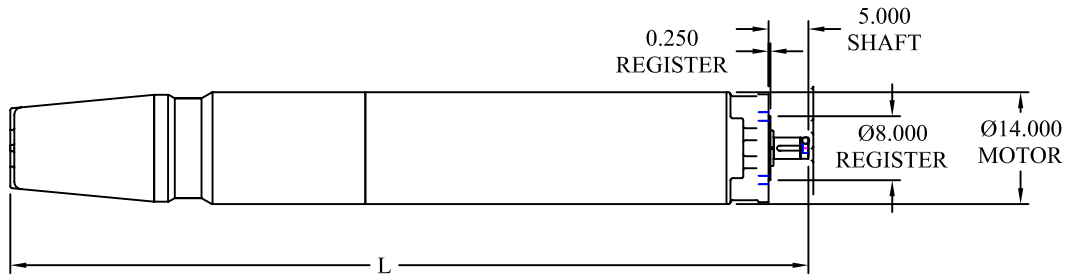

16" Oil Filled Motors

16"Dimensions

Horsepower	L1 Dimension	Horsepower	L1 Dimension
250	99.88	450	118.25
300	104.38	500	122.88
350	108.88	600	131.88
400	113.63		

All Rentzel Energy motor stickups are 4" plus a 1" button = 5" total

16"

Best in Class

16" Oil Filled Motors

16" Performance Data

2300 Volt/ 3 Phase/ 60 Hertz

Model #	Rated HP	Full Load RPM	Volts	Full Load Amps	Full Load Eff	Full Load PF%	3/4 Load Eff	3/4 Load PF%	1/2 Load Eff	1/2 Load PF%
AI162502300	250	1760	2300	63	90.6	81.6	90.6	78.5	88.4	73.7
AI163002300	300	1760	2300	76	90.7	81.5	90.7	78.5	88.5	73.7
AI163502300	350	1760	2300	88	90.9	81.3	90.8	78.3	88.6	73.4
AI164002300	400	1760	2300	100	90.8	81.5	90.8	78.6	88.7	73.6
AI164502300	450	1760	2300	112	90.7	81.2	90.7	78.3	88.7	73.2
AI165002300	500	1760	2300	124	90.9	81.3	90.8	78.2	88.8	73.1
AI166002300	600	1760	2300	148	91.2	81.0	91.0	78.0	88.9	73.1