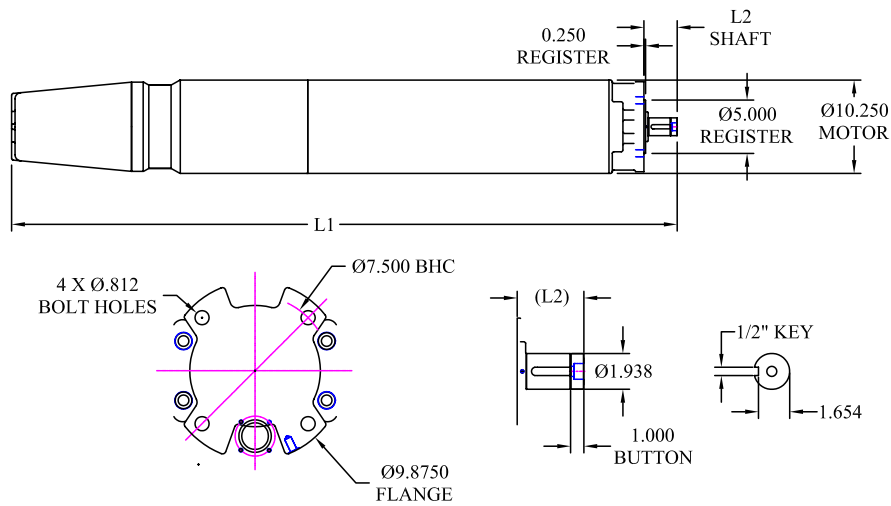

12" Oil Filled Motors

12" Dimensions

Horsepower	L1	L2*	Horsepower	L1	L2
75	83.90"	5.00"	150	100.90"	5.00"
100	88.90"	5.00"	175	105.90"	5.00"
125	93.90"	5.00"	200	112.90"	5.00"

*All Rentzel Energy motor stickups are 4" plus a 1" button = 5" total

12"

12" Performance Data

460 Volt/ 3 Phase/ 60 Hertz

Model #	Rated HP	Full Load RPM	Volts	Full Load Amps	Full Load Eff	Full Load P.F%	3/4 Load Eff	3/4 Load P.F%	1/2 Load Eff	1/2 Load P.F%
AI1275460	75	1755	460	100	88.2	79.5	88.0	75.4	87.1	65.5
AI12100460	100	1750	460	135	88.6	79.2	88.5	75.1	87.5	65.0
AI12125460	125	1750	460	164	90.8	78.5	90.8	74.3	88.9	64.3
AI12150460	150	1750	460	195	90.7	79.4	90.7	75.4	88.9	65.2
AI12175460	175	1755	460	236	91.3	77.3	91.3	74.3	89.9	64.1
AI12200460	200	1755	460	252	91.0	78.5	91.0	74.2	89.7	64.3